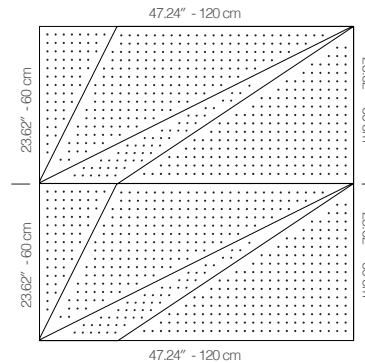

WTORANA1AALGR8

GREY LACQUER 8MM PERFORATION

47.24" x 23.62" (120 x 60 cm) panels come in sets of two. 23.62" x 23.62" (60 x 60 cm) panels come in sets of four. The number of panels per box is the minimum suggested amount to create the design envisioned by Mikodam.

CEILING APPLICATION

DIMENSIONS

- X** : 23.62" - 60 cm
- Y** : 47.24" - 120 cm
- D** : 4.05" - 4.66 cm
- W** : 18.73 lbs - 8.49 kg

*Perforated surface options with two different diameters are available.

Rail depth is not included in the measurements.
(Depth of rail: 1" - 2.5 cm)