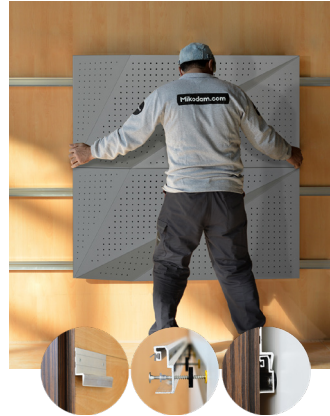

WTORANA1AALGR8

GREY LACQUER 8MM PERFORATION

47.24" x 23.62" (120 x 60 cm) panels come in sets of two. 23.62" x 23.62" (60 x 60 cm) panels come in sets of four. The number of panels per box is the minimum suggested amount to create the design envisioned by Mikodam.

CEILING APPLICATION

DIMENSIONS

- X** : 23.62" - 60 cm
- Y** : 47.24" - 120 cm
- D** : 4.05" - 4.66 cm
- W** : 18.73 lbs - 8.49 kg

*Perforated surface options with two different diameters are available.

Rail depth is not included in the measurements.
(Depth of rail: 1" - 2.5 cm)

**Can be used with baseboard upon request.