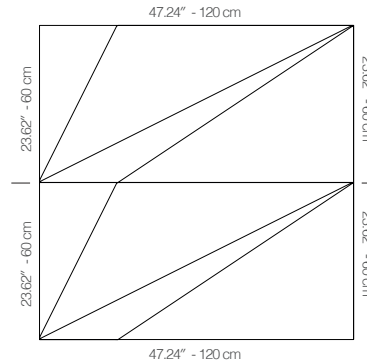

WTORANA1AALGR

GREY LACQUER

47.24" x 23.62" (120 x 60 cm) panels come in sets of two. 23.62" x 23.62" (60 x 60 cm) panels come in sets of four. The number of panels per box is the minimum suggested amount to create the design envisioned by Mikodam.

CEILING APPLICATION

DIMENSIONS

- X** : 23.62" - 60 cm
- Y** : 47.24" - 120 cm
- D** : 4.05" - 4.66 cm
- W** : 18.73 lbs - 8.49 kg

*Perforated surface options with two different diameters are available.
Rail depth is not included in the measurements.
(Depth of rail: 1" - 2.5 cm)
**Can be used with baseboard upon request.