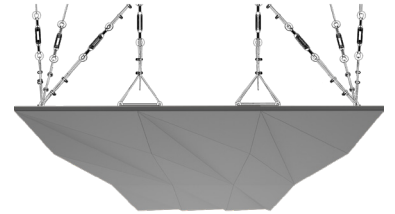

WTORANA1AALGR

GREY LACQUER

47.24" x 23.62" (120 x 60 cm) panels come in sets of two. 23.62" x 23.62" (60 x 60 cm) panels come in sets of four. The number of panels per box is the minimum suggested amount to create the design envisioned by Mikodam.

CEILING APPLICATION

DIMENSIONS

- X** : 23.62" - 60 cm
- Y** : 47.24" - 120 cm
- D** : 4.05" - 4.66 cm
- W** : 18.73 lbs - 8.49 kg

*Perforated surface options with two different diameters are available.
Rail depth is not included in the measurements.
(Depth of rail: 1" - 2.5 cm)
**Can be used with baseboard upon request.