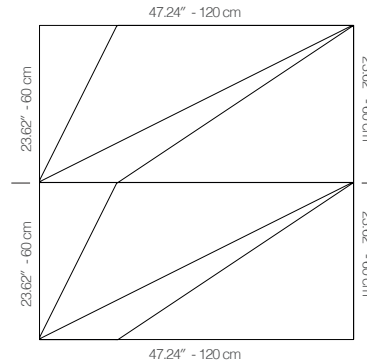

## WTORANA1AANMK

OAK

47.24" x 23.62" (120 x 60 cm) panels come in sets of two. 23.62" x 23.62" (60 x 60 cm) panels come in sets of four. The number of panels per box is the minimum suggested amount to create the design envisioned by Mikodam.

## DIMENSIONS

- X** : 23.62" - 60 cm
- Y** : 47.24" - 120 cm
- D** : 4.05" - 4.66 cm
- W** : 18.73 lbs - 8.49 kg

\*Perforated surface options with two different diameters are available.  
Rail depth is not included in the measurements.  
(Depth of rail: 1" - 2.5 cm)  
\*\*Can be used with baseboard upon request.