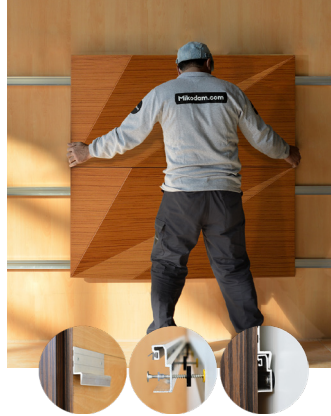

## WTORANA1AANTK

TEAK

47.24" x 23.62" (120 x 60 cm) panels come in sets of two. 23.62" x 23.62" (60 x 60 cm) panels come in sets of four. The number of panels per box is the minimum suggested amount to create the design envisioned by Mikodam.

### CEILING APPLICATION

### DIMENSIONS

- X** : 23.62" - 60 cm
- Y** : 47.24" - 120 cm
- D** : 4.05" - 4.66 cm
- W** : 18.73 lbs - 8.49 kg

\*Perforated surface options with two different diameters are available.  
Rail depth is not included in the measurements.  
(Depth of rail: 1" - 2.5 cm)  
\*\*Can be used with baseboard upon request.