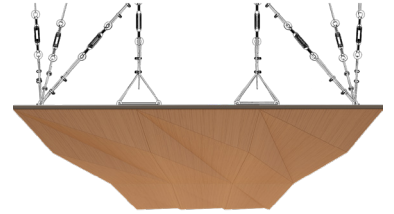

## WTORANA1AANTK

TEAK

47.24" x 23.62" (120 x 60 cm) panels come in sets of two. 23.62" x 23.62" (60 x 60 cm) panels come in sets of four. The number of panels per box is the minimum suggested amount to create the design envisioned by Mikodam.

### CEILING APPLICATION

### DIMENSIONS

- X** : 23.62" - 60 cm
- Y** : 47.24" - 120 cm
- D** : 4.05" - 4.66 cm
- W** : 18.73 lbs - 8.49 kg

\*Perforated surface options with two different diameters are available.  
Rail depth is not included in the measurements.  
(Depth of rail: 1" - 2.5 cm)  
\*\*Can be used with baseboard upon request.