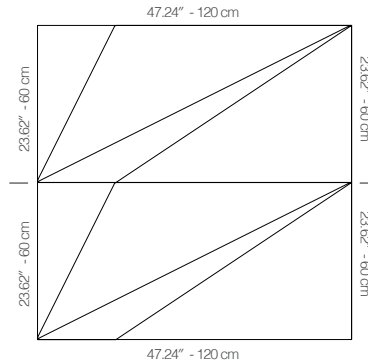

## WTORANA1AANTK

TEAK

47.24" x 23.62" (120 x 60 cm) panels come in sets of two. 23.62" x 23.62" (60 x 60 cm) panels come in sets of four. The number of panels per box is the minimum suggested amount to create the design envisioned by Mikodam.

### DIMENSIONS

- X** : 23.62" - 60 cm
- Y** : 47.24" - 120 cm
- D** : 4.05" - 4.66 cm
- W** : 18.73 lbs - 8.49 kg

\*Perforated surface options with two different diameters are available.  
Rail depth is not included in the measurements.  
(Depth of rail: 1" - 2.5 cm)  
\*\*Can be used with baseboard upon request.