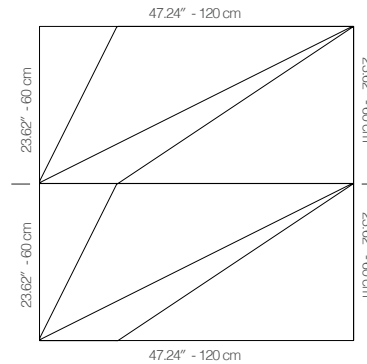

WTORANA1AAKLE

VIOLET FABRIC

47.24" x 23.62" (120 x 60 cm) panels come in sets of two. 23.62" x 23.62" (60 x 60 cm) panels come in sets of four. The number of panels per box is the minimum suggested amount to create the design envisioned by Mikodam.

CEILING APPLICATION

DIMENSIONS

- X** : 23.62" - 60 cm
- Y** : 47.24" - 120 cm
- D** : 4.05" - 4.66 cm
- W** : 18.73 lbs - 8.49 kg

Rail depth is not included in the measurements.
(Depth of rail: 1" - 2.5 cm)