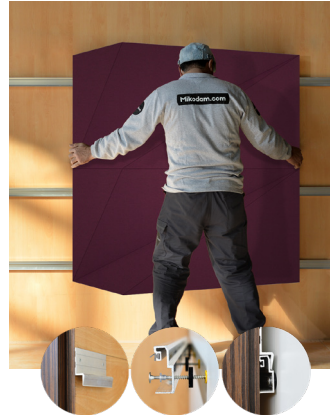

WTORANA1AAKLE

VIOLET FABRIC

47.24" x 23.62" (120 x 60 cm) panels come in sets of two. 23.62" x 23.62" (60 x 60 cm) panels come in sets of four. The number of panels per box is the minimum suggested amount to create the design envisioned by Mikodam.

CEILING APPLICATION

DIMENSIONS

- X** : 23.62" - 60 cm
- Y** : 47.24" - 120 cm
- D** : 4.05" - 4.66 cm
- W** : 18.73 lbs - 8.49 kg

Rail depth is not included in the measurements.
(Depth of rail: 1" - 2.5 cm)