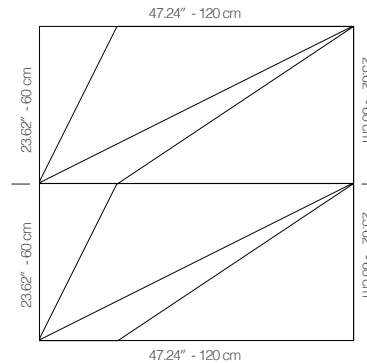

WTORANA1AANCU

WALNUT

47.24" x 23.62" (120 x 60 cm) panels come in sets of two. 23.62" x 23.62" (60 x 60 cm) panels come in sets of four. The number of panels per box is the minimum suggested amount to create the design envisioned by Mikodam.

CEILING APPLICATION

DIMENSIONS

- X** : 23.62" - 60 cm
- Y** : 47.24" - 120 cm
- D** : 4.05" - 4.66 cm
- W** : 18.73 lbs - 8.49 kg

*Perforated surface options with two different diameters are available.
Rail depth is not included in the measurements.
(Depth of rail: 1" - 2.5 cm)
**Can be used with baseboard upon request.