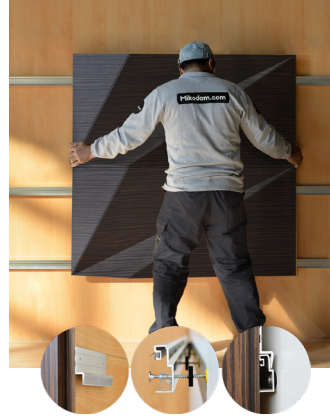

WTORANA1AANCU

WALNUT

47.24" x 23.62" (120 x 60 cm) panels come in sets of two. 23.62" x 23.62" (60 x 60 cm) panels come in sets of four. The number of panels per box is the minimum suggested amount to create the design envisioned by Mikodam.

CEILING APPLICATION

DIMENSIONS

- X** : 23.62" - 60 cm
- Y** : 47.24" - 120 cm
- D** : 4.05" - 4.66 cm
- W** : 18.73 lbs - 8.49 kg

*Perforated surface options with two different diameters are available.
Rail depth is not included in the measurements.
(Depth of rail: 1" - 2.5 cm)
**Can be used with baseboard upon request.