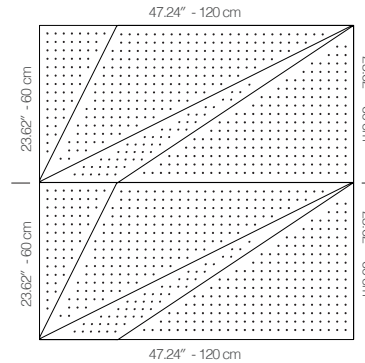

### WHITE LACQUER 8MM PERFORATION

47.24" x 23.62" (120 x 60 cm) panels come in sets of two. 23.62" x 23.62" (60 x 60 cm) panels come in sets of four. The number of panels per box is the minimum suggested amount to create the design envisioned by Mikodam.

### DIMENSIONS

- X** : 23.62" - 60 cm
- Y** : 47.24" - 120 cm
- D** : 4.05" - 4.66 cm
- W** : 18.73 lbs - 8.49 kg

\*Perforated surface options with two different diameters are available.  
Rail depth is not included in the measurements.  
(Depth of rail: 1" - 2.5 cm)  
\*\*Can be used with baseboard upon request.