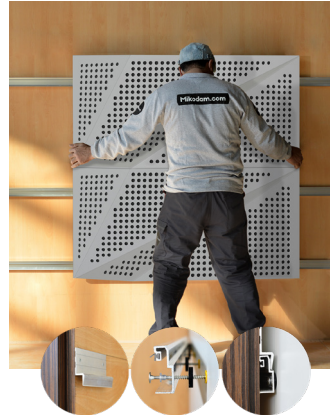

WTORANA1AALBY2

WHITE LACQUER 20MM PERFORATION

47.24" x 23.62" (120 x 60 cm) panels come in sets of two. 23.62" x 23.62" (60 x 60 cm) panels come in sets of four. The number of panels per box is the minimum suggested amount to create the design envisioned by Mikodam.

CEILING APPLICATION

DIMENSIONS

- X** : 23.62" - 60 cm
- Y** : 47.24" - 120 cm
- D** : 4.05" - 4.66 cm
- W** : 18.73 lbs - 8.49 kg

*Perforated surface options with two different diameters are available.

Rail depth is not included in the measurements.
(Depth of rail: 1" - 2.5 cm)

**Can be used with baseboard upon request.