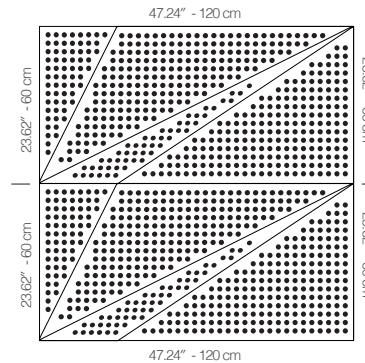

WTORANA1AALBY2

WHITE LACQUER 20MM PERFORATION

47.24" x 23.62" (120 x 60 cm) panels come in sets of two. 23.62" x 23.62" (60 x 60 cm) panels come in sets of four. The number of panels per box is the minimum suggested amount to create the design envisioned by Mikodam.

CEILING APPLICATION

DIMENSIONS

- X** : 23.62" - 60 cm
- Y** : 47.24" - 120 cm
- D** : 4.05" - 4.66 cm
- W** : 18.73 lbs - 8.49 kg

*Perforated surface options with two different diameters are available.

Rail depth is not included in the measurements.
(Depth of rail: 1" - 2.5 cm)