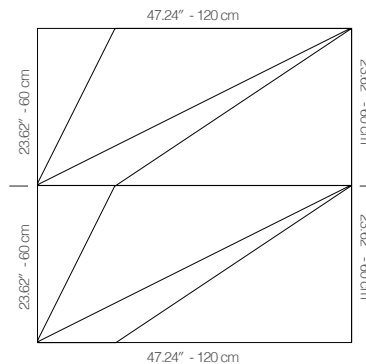

WTORANA1AALBY

WHITE LACQUER

47.24" x 23.62" (120 x 60 cm) panels come in sets of two. 23.62" x 23.62" (60 x 60 cm) panels come in sets of four. The number of panels per box is the minimum suggested amount to create the design envisioned by Mikodam.

CEILING APPLICATION

DIMENSIONS

- X** : 23.62" - 60 cm
- Y** : 47.24" - 120 cm
- D** : 4.05" - 4.66 cm
- W** : 18.73 lbs - 8.49 kg

*Perforated surface options with two different diameters are available.

Rail depth is not included in the measurements.
(Depth of rail: 1" - 2.5 cm)