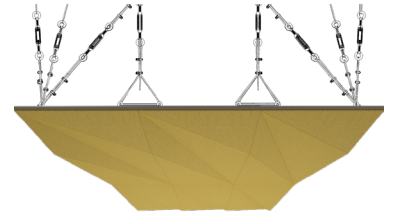

WTORANA1AAKLB

YELLOW FABRIC

47.24" x 23.62" (120 x 60 cm) panels come in sets of two. 23.62" x 23.62" (60 x 60 cm) panels come in sets of four. The number of panels per box is the minimum suggested amount to create the design envisioned by Mikodam.

CEILING APPLICATION

DIMENSIONS

- X** : 23.62" - 60 cm
- Y** : 47.24" - 120 cm
- D** : 4.05" - 4.66 cm
- W** : 18.73 lbs - 8.49 kg

Rail depth is not included in the measurements.
(Depth of rail: 1" - 2.5 cm)