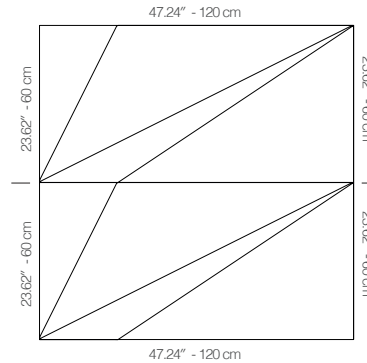

WTORANA1AAKLB

YELLOW FABRIC

47.24" x 23.62" (120 x 60 cm) panels come in sets of two. 23.62" x 23.62" (60 x 60 cm) panels come in sets of four. The number of panels per box is the minimum suggested amount to create the design envisioned by Mikodam.

CEILING APPLICATION

DIMENSIONS

- X** : 23.62" - 60 cm
- Y** : 47.24" - 120 cm
- D** : 4.05" - 4.66 cm
- W** : 18.73 lbs - 8.49 kg

Rail depth is not included in the measurements.
(Depth of rail: 1" - 2.5 cm)