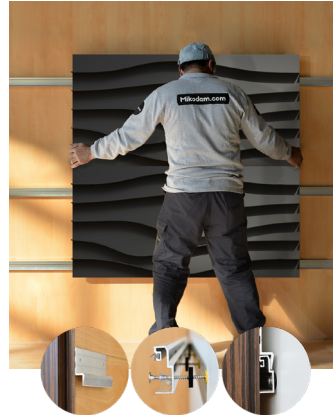

## WVATANA1AALFMBLFM

ANTHRACITE LACQUER

47.24" x 23.62" (120 x 60 cm) panels come in sets of two. 23.62" x 23.62" (60 x 60 cm) panels come in sets of four. The number of panels per box is the minimum suggested amount to create the design envisioned by Mikodam.

### CEILING APPLICATION