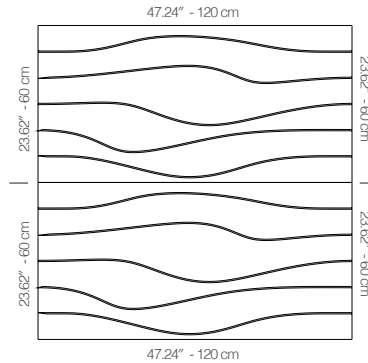

## WVATANA1AALFMBLFM

ANTHRACITE LACQUER

47.24" x 23.62" (120 x 60 cm) panels come in sets of two. 23.62" x 23.62" (60 x 60 cm) panels come in sets of four. The number of panels per box is the minimum suggested amount to create the design envisioned by Mikodam.

### DIMENSIONS

- X** : 23.62" - 60 cm
- Y** : 47.24" - 120 cm
- D** : 2.67" - 6.78 cm
- W** : 24.69 lbs - 11.19 kg

Rail depth is not included in the measurements.  
(Depth of rail: 1" - 2.5 cm)

*\*\*Can be used with baseboard upon request.*