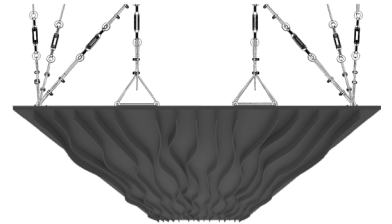

## WVATANA1AALFMBLFM

ANTHRACITE LACQUER

47.24" x 23.62" (120 x 60 cm) panels come in sets of two. 23.62" x 23.62" (60 x 60 cm) panels come in sets of four. The number of panels per box is the minimum suggested amount to create the design envisioned by Mikodam.

### CEILING APPLICATION

### DIMENSIONS

- X** : 23.62" - 60 cm
- Y** : 47.24" - 120 cm
- D** : 2.67" - 6.78 cm
- W** : 24.69 lbs - 11.19 kg

Rail depth is not included in the measurements.  
(Depth of rail: 1" - 2.5 cm)

*\*\*Can be used with baseboard upon request.*