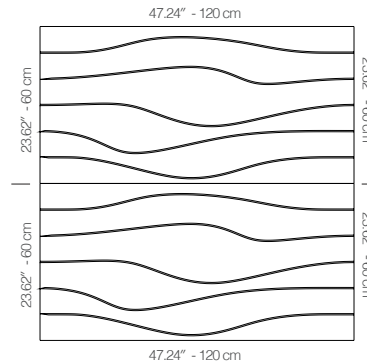

WVATANA1AALGRBLGR

GREY LACQUER

47.24" x 23.62" (120 x 60 cm) panels come in sets of two. 23.62" x 23.62" (60 x 60 cm) panels come in sets of four. The number of panels per box is the minimum suggested amount to create the design envisioned by Mikodam.

CEILING APPLICATION

DIMENSIONS

- X** : 23.62" - 60 cm
- Y** : 47.24" - 120 cm
- D** : 2.67" - 6.78 cm
- W** : 24.69 lbs - 11.19 kg

Rail depth is not included in the measurements.
(Depth of rail: 1" - 2.5 cm)