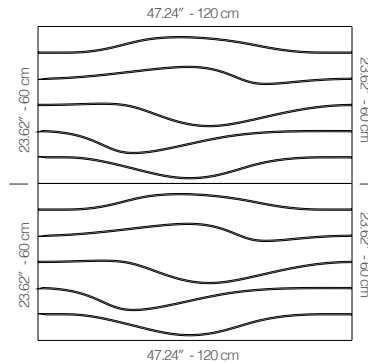

WVATANA1AANMKBNMK

OAK

47.24" x 23.62" (120 x 60 cm) panels come in sets of two. 23.62" x 23.62" (60 x 60 cm) panels come in sets of four. The number of panels per box is the minimum suggested amount to create the design envisioned by Mikodam.

CEILING APPLICATION

DIMENSIONS

- X** : 23.62" - 60 cm
- Y** : 47.24" - 120 cm
- D** : 2.67" - 6.78 cm
- W** : 24.69 lbs - 11.19 kg

Rail depth is not included in the measurements.
(Depth of rail: 1" - 2.5 cm)