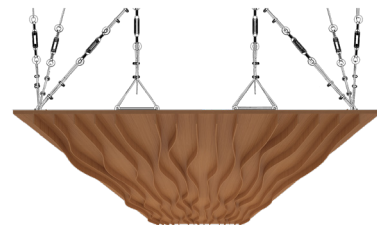

## WVATANA1AANTKBNTK

TEAK

47.24" x 23.62" (120 x 60 cm) panels come in sets of two. 23.62" x 23.62" (60 x 60 cm) panels come in sets of four. The number of panels per box is the minimum suggested amount to create the design envisioned by Mikodam.

## CEILING APPLICATION

## DIMENSIONS

**X** : 23.62" - 60 cm

**Y** : 47.24" - 120 cm

**D** : 2.67" - 6.78 cm

**W** : 24.69 lbs - 11.19 kg

Rail depth is not included in the measurements.  
(Depth of rail: 1" - 2.5 cm)

*\*\*Can be used with baseboard upon request.*