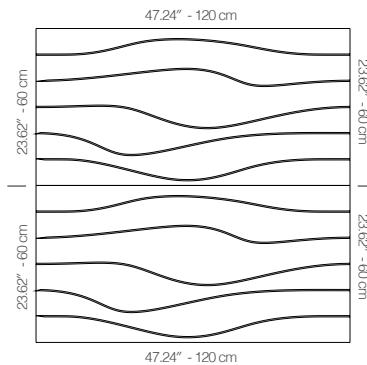

## WVATANA1AANTKBNTK

TEAK

47.24" x 23.62" (120 x 60 cm) panels come in sets of two. 23.62" x 23.62" (60 x 60 cm) panels come in sets of four. The number of panels per box is the minimum suggested amount to create the design envisioned by Mikodam.

## DIMENSIONS

**X** : 23.62" - 60 cm

**Y** : 47.24" - 120 cm

**D** : 2.67" - 6.78 cm

**W** : 24.69 lbs - 11.19 kg

Rail depth is not included in the measurements.  
(Depth of rail: 1" - 2.5 cm)

*\*\*Can be used with baseboard upon request.*