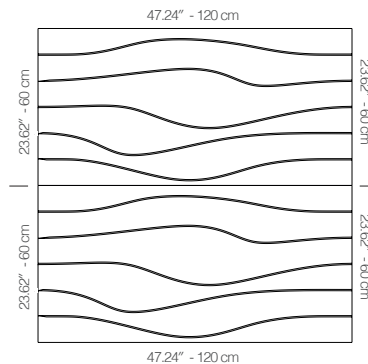

## WVATANA1AANCUBNCU

WALNUT

47.24" x 23.62" (120 x 60 cm) panels come in sets of two. 23.62" x 23.62" (60 x 60 cm) panels come in sets of four. The number of panels per box is the minimum suggested amount to create the design envisioned by Mikodam.

## DIMENSIONS

**X** : 23.62" - 60 cm

**Y** : 47.24" - 120 cm

**D** : 2.67" - 6.78 cm

**W** : 24.69 lbs - 11.19 kg

Rail depth is not included in the measurements.  
(Depth of rail: 1" - 2.5 cm)

*\*\*Can be used with baseboard upon request.*