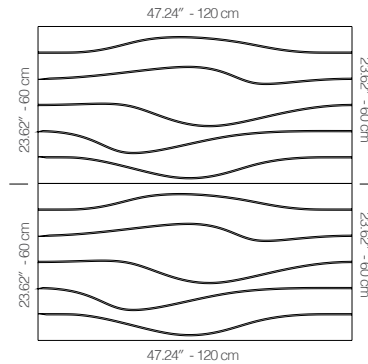

## WVATANA1AALBYBLBY

WHITE LACQUER

47.24" x 23.62" (120 x 60 cm) panels come in sets of two. 23.62" x 23.62" (60 x 60 cm) panels come in sets of four. The number of panels per box is the minimum suggested amount to create the design envisioned by Mikodam.

### DIMENSIONS

- X** : 23.62" - 60 cm
- Y** : 47.24" - 120 cm
- D** : 2.67" - 6.78 cm
- W** : 24.69 lbs - 11.19 kg

Rail depth is not included in the measurements.  
(Depth of rail: 1" - 2.5 cm)

*\*\*Can be used with baseboard upon request.*