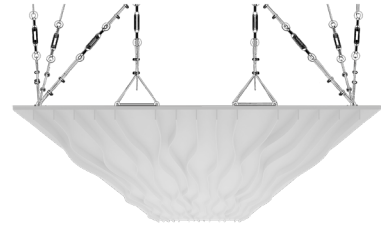

## WVATANA1AALBYBLBY

WHITE LACQUER

47.24" x 23.62" (120 x 60 cm) panels come in sets of two. 23.62" x 23.62" (60 x 60 cm) panels come in sets of four. The number of panels per box is the minimum suggested amount to create the design envisioned by Mikodam.

### CEILING APPLICATION

### DIMENSIONS

- X** : 23.62" - 60 cm
- Y** : 47.24" - 120 cm
- D** : 2.67" - 6.78 cm
- W** : 24.69 lbs - 11.19 kg

Rail depth is not included in the measurements.  
(Depth of rail: 1" - 2.5 cm)

*\*\*Can be used with baseboard upon request.*