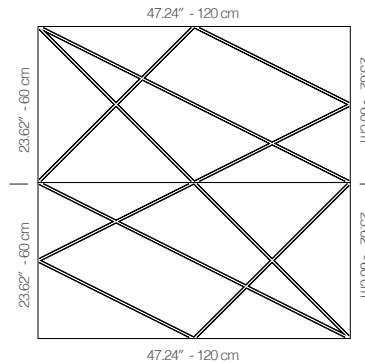

WVERONA1AALGR

ANTHRACITE LACQUER

47.24" x 23.62" (120 x 60 cm) panels come in sets of two. 23.62" x 23.62" (60 x 60 cm) panels come in sets of four. The number of panels per box is the minimum suggested amount to create the design envisioned by Mikodam.

CEILING APPLICATION

DIMENSIONS

- X** : 23.62" - 60 cm
- Y** : 47.24" - 120 cm
- D** : 0.70" - 1.77 cm
- W** : 19.62 lbs - 8.89 kg

Rail depth is not included in the measurements.
(Depth of rail: 1" - 2.5 cm)