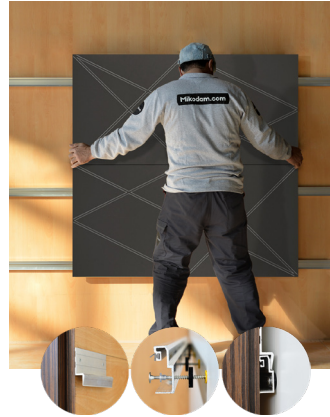

WVERONA1AALGR

ANTHRACITE LACQUER

47.24" x 23.62" (120 x 60 cm) panels come in sets of two. 23.62" x 23.62" (60 x 60 cm) panels come in sets of four. The number of panels per box is the minimum suggested amount to create the design envisioned by Mikodam.

CEILING APPLICATION

DIMENSIONS

- X** : 23.62" - 60 cm
- Y** : 47.24" - 120 cm
- D** : 0.70" - 1.77 cm
- W** : 19.62 lbs - 8.89 kg

Rail depth is not included in the measurements.
(Depth of rail: 1" - 2.5 cm)