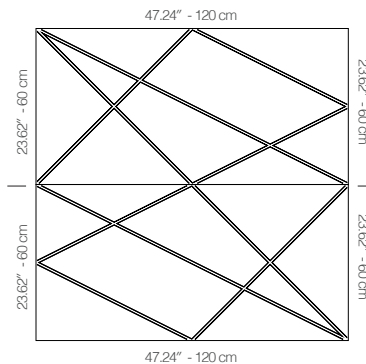

## WVERONA1AALGR

GREY LACQUER

47.24" x 23.62" (120 x 60 cm) panels come in sets of two. 23.62" x 23.62" (60 x 60 cm) panels come in sets of four. The number of panels per box is the minimum suggested amount to create the design envisioned by Mikodam.

### DIMENSIONS

- X** : 23.62" - 60 cm
- Y** : 47.24" - 120 cm
- D** : 0.70" - 1.77 cm
- W** : 19.62 lbs - 8.89 kg

Rail depth is not included in the measurements.

(Depth of rail: 1" - 2.5 cm)

*\*\*Can be used with baseboard upon request.*