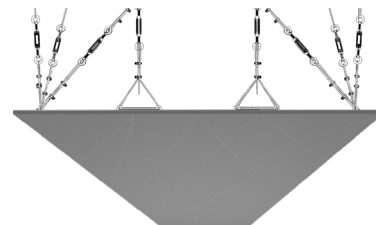

## WVERONA1AALGR

GREY LACQUER

47.24" x 23.62" (120 x 60 cm) panels come in sets of two. 23.62" x 23.62" (60 x 60 cm) panels come in sets of four. The number of panels per box is the minimum suggested amount to create the design envisioned by Mikodam.

### CEILING APPLICATION

### DIMENSIONS

- X** : 23.62" - 60 cm
- Y** : 47.24" - 120 cm
- D** : 0.70" - 1.77 cm
- W** : 19.62 lbs - 8.89 kg

Rail depth is not included in the measurements.

(Depth of rail: 1" - 2.5 cm)

*\*\*Can be used with baseboard upon request.*