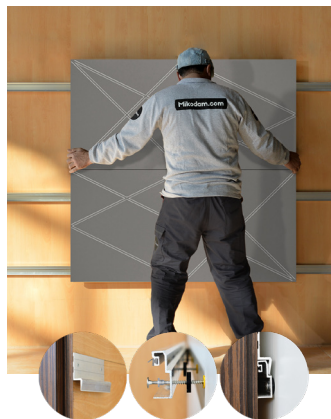

## WVERONA1AALGR

GREY LACQUER

47.24" x 23.62" (120 x 60 cm) panels come in sets of two. 23.62" x 23.62" (60 x 60 cm) panels come in sets of four. The number of panels per box is the minimum suggested amount to create the design envisioned by Mikodam.

### CEILING APPLICATION

### DIMENSIONS

- X** : 23.62" - 60 cm
- Y** : 47.24" - 120 cm
- D** : 0.70" - 1.77 cm
- W** : 19.62 lbs - 8.89 kg

Rail depth is not included in the measurements.

(Depth of rail: 1" - 2.5 cm)

*\*\*Can be used with baseboard upon request.*