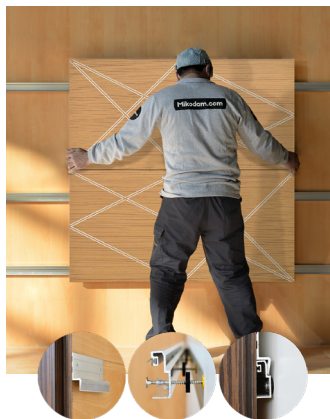

WVERONA1AANMK

OAK

47.24" x 23.62" (120 x 60 cm) panels come in sets of two. 23.62" x 23.62" (60 x 60 cm) panels come in sets of four. The number of panels per box is the minimum suggested amount to create the design envisioned by Mikodam.

CEILING APPLICATION

DIMENSIONS

- X** : 23.62" - 60 cm
- Y** : 47.24" - 120 cm
- D** : 0.70" - 1.77 cm
- W** : 19.62 lbs - 8.89 kg

Rail depth is not included in the measurements.
(Depth of rail: 1" - 2.5 cm)