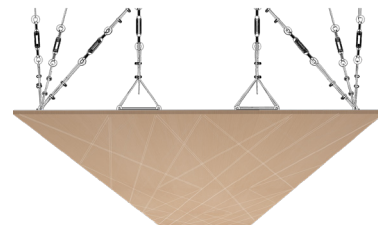

WVERONA1AANMK

OAK

47.24" x 23.62" (120 x 60 cm) panels come in sets of two. 23.62" x 23.62" (60 x 60 cm) panels come in sets of four. The number of panels per box is the minimum suggested amount to create the design envisioned by Mikodam.

CEILING APPLICATION

DIMENSIONS

- X** : 23.62" - 60 cm
- Y** : 47.24" - 120 cm
- D** : 0.70" - 1.77 cm
- W** : 19.62 lbs - 8.89 kg

Rail depth is not included in the measurements.
(Depth of rail: 1" - 2.5 cm)

***Can be used with baseboard upon request.*