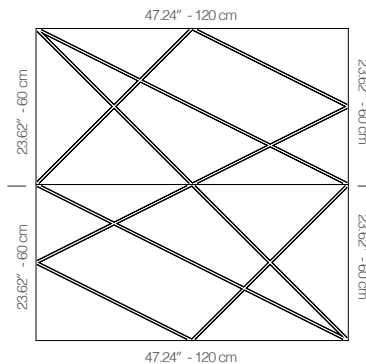

WVERONA1AANMK

OAK

47.24" x 23.62" (120 x 60 cm) panels come in sets of two. 23.62" x 23.62" (60 x 60 cm) panels come in sets of four. The number of panels per box is the minimum suggested amount to create the design envisioned by Mikodam.

CEILING APPLICATION

DIMENSIONS

- X** : 23.62" - 60 cm
- Y** : 47.24" - 120 cm
- D** : 0.70" - 1.77 cm
- W** : 19.62 lbs - 8.89 kg

Rail depth is not included in the measurements.
(Depth of rail: 1" - 2.5 cm)