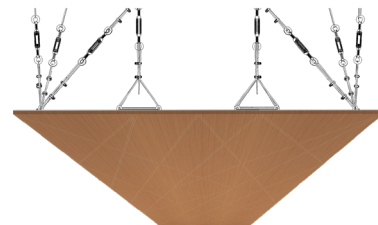

WVERONA1AANTK

TEAK

47.24" x 23.62" (120 x 60 cm) panels come in sets of two. 23.62" x 23.62" (60 x 60 cm) panels come in sets of four. The number of panels per box is the minimum suggested amount to create the design envisioned by Mikodam.

CEILING APPLICATION

DIMENSIONS

- X** : 23.62" - 60 cm
- Y** : 47.24" - 120 cm
- D** : 0.70" - 1.77 cm
- W** : 19.62 lbs - 8.89 kg

Rail depth is not included in the measurements.
(Depth of rail: 1" - 2.5 cm)