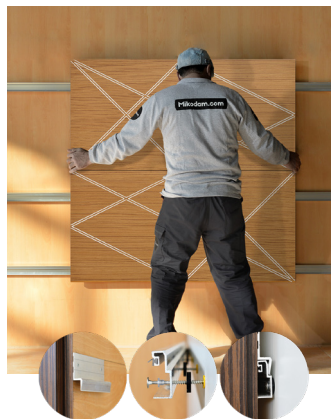

WVERONA1AANTK

TEAK

47.24" x 23.62" (120 x 60 cm) panels come in sets of two. 23.62" x 23.62" (60 x 60 cm) panels come in sets of four. The number of panels per box is the minimum suggested amount to create the design envisioned by Mikodam.

CEILING APPLICATION

DIMENSIONS

- X** : 23.62" - 60 cm
- Y** : 47.24" - 120 cm
- D** : 0.70" - 1.77 cm
- W** : 19.62 lbs - 8.89 kg

Rail depth is not included in the measurements.
(Depth of rail: 1" - 2.5 cm)