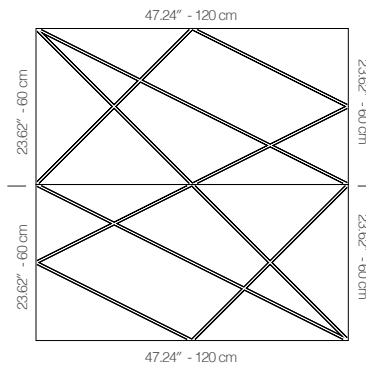

WVERONA1AANTK

TEAK

47.24" x 23.62" (120 x 60 cm) panels come in sets of two. 23.62" x 23.62" (60 x 60 cm) panels come in sets of four. The number of panels per box is the minimum suggested amount to create the design envisioned by Mikodam.

CEILING APPLICATION

DIMENSIONS

- X** : 23.62" - 60 cm
- Y** : 47.24" - 120 cm
- D** : 0.70" - 1.77 cm
- W** : 19.62 lbs - 8.89 kg

Rail depth is not included in the measurements.
(Depth of rail: 1" - 2.5 cm)