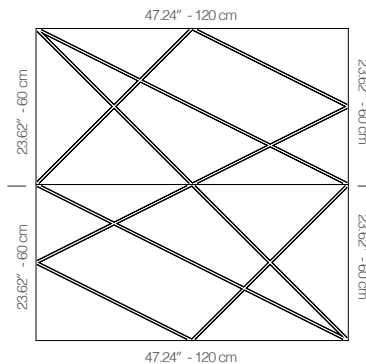

WVERONA1AANCU

WALNUT

47.24" x 23.62" (120 x 60 cm) panels come in sets of two. 23.62" x 23.62" (60 x 60 cm) panels come in sets of four. The number of panels per box is the minimum suggested amount to create the design envisioned by Mikodam.

CEILING APPLICATION

DIMENSIONS

- X** : 23.62" - 60 cm
- Y** : 47.24" - 120 cm
- D** : 0.70" - 1.77 cm
- W** : 19.62 lbs - 8.89 kg

Rail depth is not included in the measurements.
(Depth of rail: 1" - 2.5 cm)