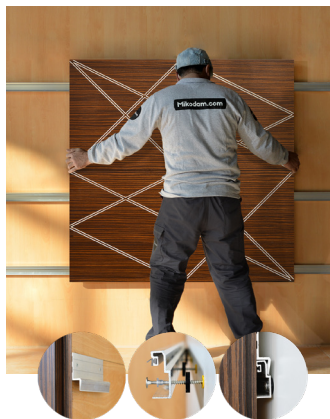

WVERONA1AANCU

WALNUT

47.24" x 23.62" (120 x 60 cm) panels come in sets of two. 23.62" x 23.62" (60 x 60 cm) panels come in sets of four. The number of panels per box is the minimum suggested amount to create the design envisioned by Mikodam.

CEILING APPLICATION

DIMENSIONS

- X** : 23.62" - 60 cm
- Y** : 47.24" - 120 cm
- D** : 0.70" - 1.77 cm
- W** : 19.62 lbs - 8.89 kg

Rail depth is not included in the measurements.
(Depth of rail: 1" - 2.5 cm)