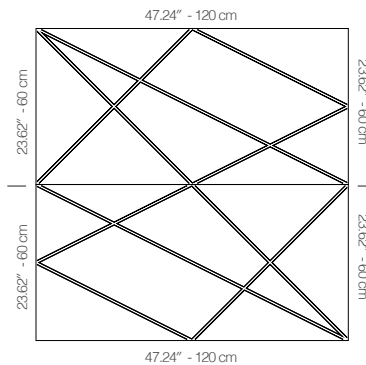

WVERONA1AALBY

WHITE LACQUER

47.24" x 23.62" (120 x 60 cm) panels come in sets of two. 23.62" x 23.62" (60 x 60 cm) panels come in sets of four. The number of panels per box is the minimum suggested amount to create the design envisioned by Mikodam.

CEILING APPLICATION

DIMENSIONS

- X** : 23.62" - 60 cm
- Y** : 47.24" - 120 cm
- D** : 0.70" - 1.77 cm
- W** : 19.62 lbs - 8.89 kg

Rail depth is not included in the measurements.

(Depth of rail: 1" - 2.5 cm)