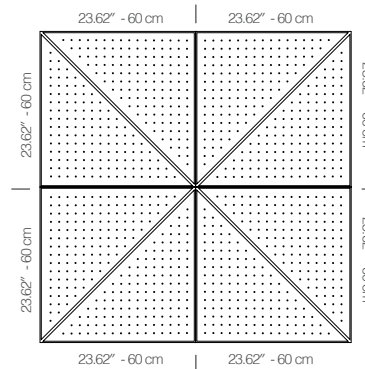

WZETANB1AALFMBLFM8

ANTHRACITE LACQUER 8MM PERFORATION

47.24" x 23.62" (120 x 60 cm) panels come in sets of two. 23.62" x 23.62" (60 x 60 cm) panels come in sets of four. The number of panels per box is the minimum suggested amount to create the design envisioned by Mikodam.

CEILING APPLICATION

DIMENSIONS

- X** : 23.62" - 60 cm
- Y** : 23.62" - 60 cm
- D** : 1.9" - 4.82 cm
- W** : 13.9 lbs - 6.30 kg

*Perforated surface options with two different diameters are available.
Rail depth is not included in the measurements.
(Depth of rail: 1" - 2.5 cm)
***Can be used with baseboard upon request.*