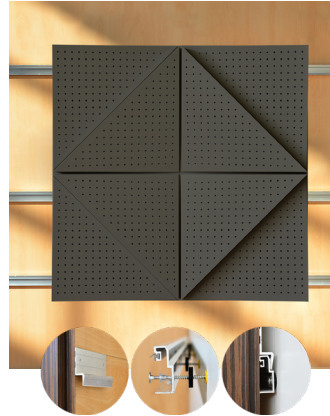

WZETANB1AALFMBLFM8

ANTHRACITE LACQUER 8MM PERFORATION

47.24" x 23.62" (120 x 60 cm) panels come in sets of two. 23.62" x 23.62" (60 x 60 cm) panels come in sets of four. The number of panels per box is the minimum suggested amount to create the design envisioned by Mikodam.

CEILING APPLICATION

DIMENSIONS

- X** : 23.62" - 60 cm
- Y** : 23.62" - 60 cm
- D** : 1.9" - 4.82 cm
- W** : 13.9 lbs - 6.30 kg

*Perforated surface options with two different diameters are available.
Rail depth is not included in the measurements.
(Depth of rail: 1" - 2.5 cm)
***Can be used with baseboard upon request.*