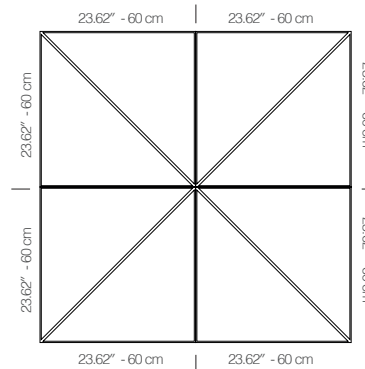

WZETANB1AALFMBLFM

ANTHRACITE LACQUER

47.24" x 23.62" (120 x 60 cm) panels come in sets of two. 23.62" x 23.62" (60 x 60 cm) panels come in sets of four. The number of panels per box is the minimum suggested amount to create the design envisioned by Mikodam.

CEILING APPLICATION

DIMENSIONS

- X** : 23.62" - 60 cm
- Y** : 23.62" - 60 cm
- D** : 1.9" - 4.82 cm
- W** : 13.9 lbs - 6.30 kg

*Perforated surface options with two different diameters are available.

Rail depth is not included in the measurements.
(Depth of rail: 1" - 2.5 cm)