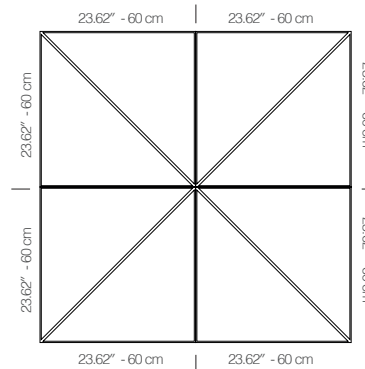

WZETANB1AALGRBLGR

GREY LACQUER

47.24" x 23.62" (120 x 60 cm) panels come in sets of two. 23.62" x 23.62" (60 x 60 cm) panels come in sets of four. The number of panels per box is the minimum suggested amount to create the design envisioned by Mikodam.

CEILING APPLICATION

DIMENSIONS

- X** : 23.62" - 60 cm
- Y** : 23.62" - 60 cm
- D** : 1.9" - 4.82 cm
- W** : 13.9 lbs - 6.30 kg

*Perforated surface options with two different diameters are available.
Rail depth is not included in the measurements.
(Depth of rail: 1" - 2.5 cm)
***Can be used with baseboard upon request.*