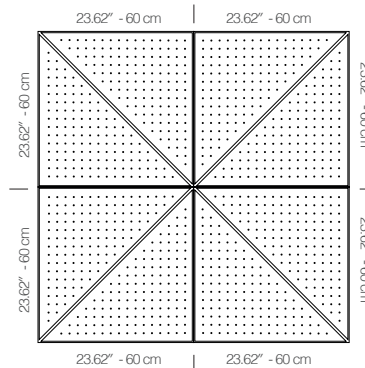

## WZETANB1AALGRBNMK8

OAK 8MM PERFORATION

47.24" x 23.62" (120 x 60 cm) panels come in sets of two. 23.62" x 23.62" (60 x 60 cm) panels come in sets of four. The number of panels per box is the minimum suggested amount to create the design envisioned by Mikodam.

## DIMENSIONS

- X** : 23.62" - 60 cm
- Y** : 23.62" - 60 cm
- D** : 1.9" - 4.82 cm
- W** : 13.9 lbs - 6.30 kg

\*Perforated surface options with two different diameters are available.

Rail depth is not included in the measurements.  
(Depth of rail: 1" - 2.5 cm)