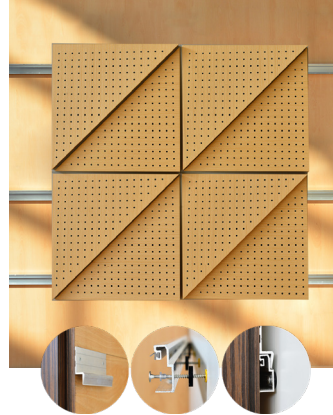

## WZETANB1AALGRBNMK8

OAK 8MM PERFORATION

47.24" x 23.62" (120 x 60 cm) panels come in sets of two. 23.62" x 23.62" (60 x 60 cm) panels come in sets of four. The number of panels per box is the minimum suggested amount to create the design envisioned by Mikodam.

## DIMENSIONS

- X** : 23.62" - 60 cm
- Y** : 23.62" - 60 cm
- D** : 1.9" - 4.82 cm
- W** : 13.9 lbs - 6.30 kg

\*Perforated surface options with two different diameters are available.

Rail depth is not included in the measurements.  
(Depth of rail: 1" - 2.5 cm)