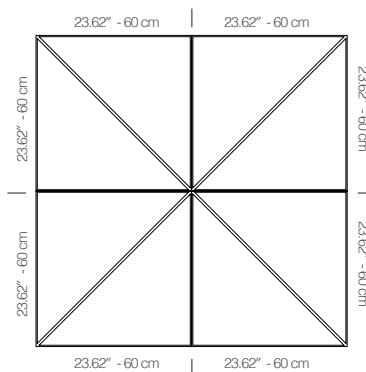

WZETANB1AALGRBNMK

OAK

47.24" x 23.62" (120 x 60 cm) panels come in sets of two. 23.62" x 23.62" (60 x 60 cm) panels come in sets of four. The number of panels per box is the minimum suggested amount to create the design envisioned by Mikodam.

CEILING APPLICATION

DIMENSIONS

- X** : 23.62" - 60 cm
- Y** : 23.62" - 60 cm
- D** : 1.9" - 4.82 cm
- W** : 13.9 lbs - 6.30 kg

*Perforated surface options with two different diameters are available.

Rail depth is not included in the measurements.
(Depth of rail: 1" - 2.5 cm)