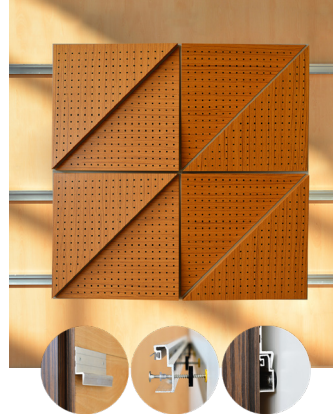

## WZETANB1AALGRBNTK8

TEAK 8MM PERFORATION

47.24" x 23.62" (120 x 60 cm) panels come in sets of two. 23.62" x 23.62" (60 x 60 cm) panels come in sets of four. The number of panels per box is the minimum suggested amount to create the design envisioned by Mikodam.

### DIMENSIONS

**X** : 23.62" - 60 cm

**Y** : 23.62" - 60 cm

**D** : 1.9" - 4.82 cm

**W** : 13.9 lbs - 6.30 kg

\*Perforated surface options with two different diameters are available.

Rail depth is not included in the measurements.  
(Depth of rail: 1" - 2.5 cm)