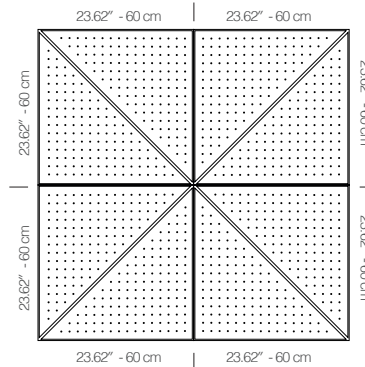

## WZETANB1AALGRBNTK8

TEAK 8MM PERFORATION

47.24" x 23.62" (120 x 60 cm) panels come in sets of two. 23.62" x 23.62" (60 x 60 cm) panels come in sets of four. The number of panels per box is the minimum suggested amount to create the design envisioned by Mikodam.

### DIMENSIONS

**X** : 23.62" - 60 cm

**Y** : 23.62" - 60 cm

**D** : 1.9" - 4.82 cm

**W** : 13.9 lbs - 6.30 kg

\*Perforated surface options with two different diameters are available.

Rail depth is not included in the measurements.  
(Depth of rail: 1" - 2.5 cm)