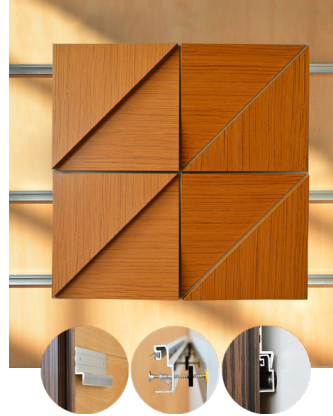

WZETANB1AALGRBNTK

TEAK

47.24" x 23.62" (120 x 60 cm) panels come in sets of two. 23.62" x 23.62" (60 x 60 cm) panels come in sets of four. The number of panels per box is the minimum suggested amount to create the design envisioned by Mikodam.

CEILING APPLICATION

DIMENSIONS

- X** : 23.62" - 60 cm
- Y** : 23.62" - 60 cm
- D** : 1.9" - 4.82 cm
- W** : 13.9 lbs - 6.30 kg

*Perforated surface options with two different diameters are available.
Rail depth is not included in the measurements.
(Depth of rail: 1" - 2.5 cm)
**Can be used with baseboard upon request.