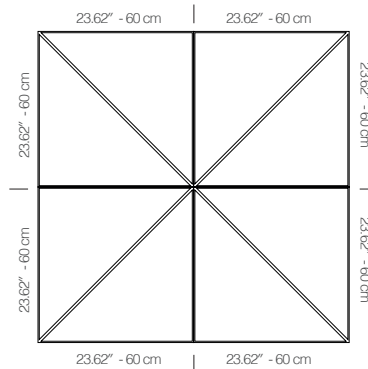

WZETANB1AALGRBNTK

TEAK

47.24" x 23.62" (120 x 60 cm) panels come in sets of two. 23.62" x 23.62" (60 x 60 cm) panels come in sets of four. The number of panels per box is the minimum suggested amount to create the design envisioned by Mikodam.

CEILING APPLICATION

DIMENSIONS

- X** : 23.62" - 60 cm
- Y** : 23.62" - 60 cm
- D** : 1.9" - 4.82 cm
- W** : 13.9 lbs - 6.30 kg

*Perforated surface options with two different diameters are available.
Rail depth is not included in the measurements.
(Depth of rail: 1" - 2.5 cm)
**Can be used with baseboard upon request.