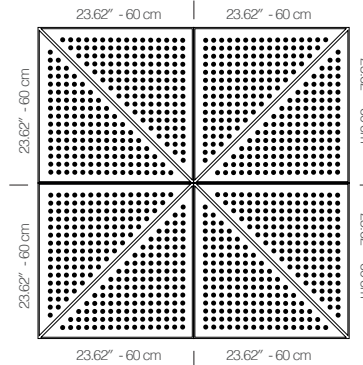

### WALNUT 20MM PERFORATION

47.24" x 23.62" (120 x 60 cm) panels come in sets of two. 23.62" x 23.62" (60 x 60 cm) panels come in sets of four. The number of panels per box is the minimum suggested amount to create the design envisioned by Mikodam.

### DIMENSIONS

- X** : 23.62" - 60 cm
- Y** : 23.62" - 60 cm
- D** : 1.9" - 4.82 cm
- W** : 13.9 lbs - 6.30 kg

\*Perforated surface options with two different diameters are available.  
Rail depth is not included in the measurements.  
(Depth of rail: 1" - 2.5 cm)  
*\*\*Can be used with baseboard upon request.*