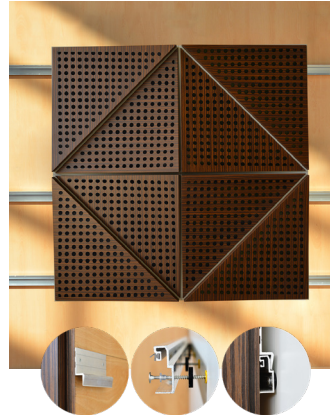

### WALNUT 20MM PERFORATION

47.24" x 23.62" (120 x 60 cm) panels come in sets of two. 23.62" x 23.62" (60 x 60 cm) panels come in sets of four. The number of panels per box is the minimum suggested amount to create the design envisioned by Mikodam.

### DIMENSIONS

- X** : 23.62" - 60 cm
- Y** : 23.62" - 60 cm
- D** : 1.9" - 4.82 cm
- W** : 13.9 lbs - 6.30 kg

\*Perforated surface options with two different diameters are available.  
Rail depth is not included in the measurements.  
(Depth of rail: 1" - 2.5 cm)  
*\*\*Can be used with baseboard upon request.*