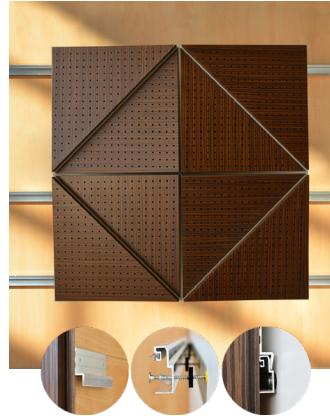

WZETANB1AALGRBNCU8

WALNUT 8MM PERFORATION

47.24" x 23.62" (120 x 60 cm) panels come in sets of two. 23.62" x 23.62" (60 x 60 cm) panels come in sets of four. The number of panels per box is the minimum suggested amount to create the design envisioned by Mikodam.

CEILING APPLICATION

DIMENSIONS

- X** : 23.62" - 60 cm
- Y** : 23.62" - 60 cm
- D** : 1.9" - 4.82 cm
- W** : 13.9 lbs - 6.30 kg

*Perforated surface options with two different diameters are available.
Rail depth is not included in the measurements.
(Depth of rail: 1" - 2.5 cm)
***Can be used with baseboard upon request.*