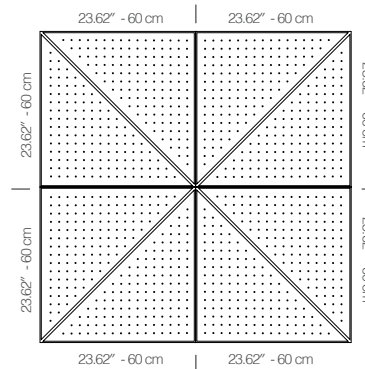

WZETANB1AALGRBNCU8

WALNUT 8MM PERFORATION

47.24" x 23.62" (120 x 60 cm) panels come in sets of two. 23.62" x 23.62" (60 x 60 cm) panels come in sets of four. The number of panels per box is the minimum suggested amount to create the design envisioned by Mikodam.

CEILING APPLICATION

DIMENSIONS

- X** : 23.62" - 60 cm
- Y** : 23.62" - 60 cm
- D** : 1.9" - 4.82 cm
- W** : 13.9 lbs - 6.30 kg

*Perforated surface options with two different diameters are available.
Rail depth is not included in the measurements.
(Depth of rail: 1" - 2.5 cm)
***Can be used with baseboard upon request.*