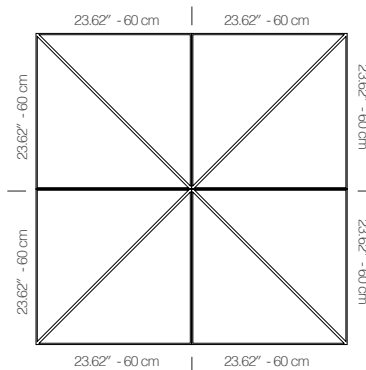

WZETANB1AALGRBCU

WALNUT

47.24" x 23.62" (120 x 60 cm) panels come in sets of two. 23.62" x 23.62" (60 x 60 cm) panels come in sets of four. The number of panels per box is the minimum suggested amount to create the design envisioned by Mikodam.

CEILING APPLICATION

DIMENSIONS

- X** : 23.62" - 60 cm
- Y** : 23.62" - 60 cm
- D** : 1.9" - 4.82 cm
- W** : 13.9 lbs - 6.30 kg

*Perforated surface options with two different diameters are available.

Rail depth is not included in the measurements.
(Depth of rail: 1" - 2.5 cm)