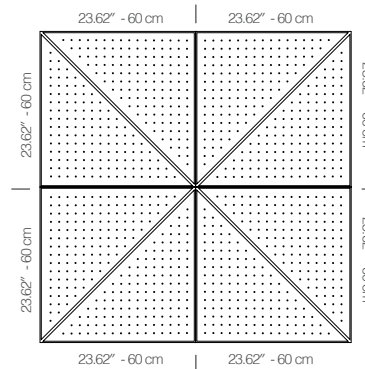

## WZETANB1AALBYBLBY8

WHITE LACQUER 8MM PERFORATION

47.24" x 23.62" (120 x 60 cm) panels come in sets of two. 23.62" x 23.62" (60 x 60 cm) panels come in sets of four. The number of panels per box is the minimum suggested amount to create the design envisioned by Mikodam.

## DIMENSIONS

- X** : 23.62" - 60 cm
- Y** : 23.62" - 60 cm
- D** : 1.9" - 4.82 cm
- W** : 13.9 lbs - 6.30 kg

\*Perforated surface options with two different diameters are available.

Rail depth is not included in the measurements.  
(Depth of rail: 1" - 2.5 cm)