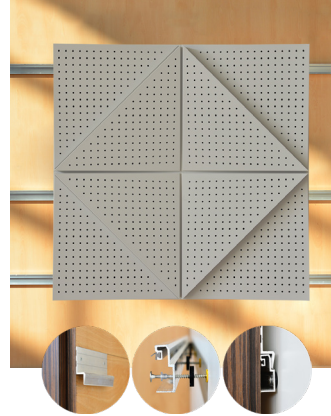

## WZETANB1AALBYBLBY8

WHITE LACQUER 8MM PERFORATION

47.24" x 23.62" (120 x 60 cm) panels come in sets of two. 23.62" x 23.62" (60 x 60 cm) panels come in sets of four. The number of panels per box is the minimum suggested amount to create the design envisioned by Mikodam.

## DIMENSIONS

- X** : 23.62" - 60 cm
- Y** : 23.62" - 60 cm
- D** : 1.9" - 4.82 cm
- W** : 13.9 lbs - 6.30 kg

\*Perforated surface options with two different diameters are available.

Rail depth is not included in the measurements.  
(Depth of rail: 1" - 2.5 cm)