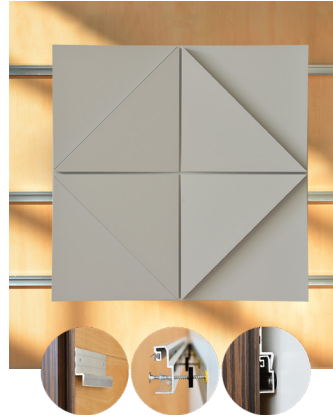

WZETANB1AALBYBLBY

WHITE LACQUER

47.24" x 23.62" (120 x 60 cm) panels come in sets of two. 23.62" x 23.62" (60 x 60 cm) panels come in sets of four. The number of panels per box is the minimum suggested amount to create the design envisioned by Mikodam.

CEILING APPLICATION

DIMENSIONS

- X** : 23.62" - 60 cm
- Y** : 23.62" - 60 cm
- D** : 1.9" - 4.82 cm
- W** : 13.9 lbs - 6.30 kg

*Perforated surface options with two different diameters are available.
Rail depth is not included in the measurements.
(Depth of rail: 1" - 2.5 cm)
***Can be used with baseboard upon request.*