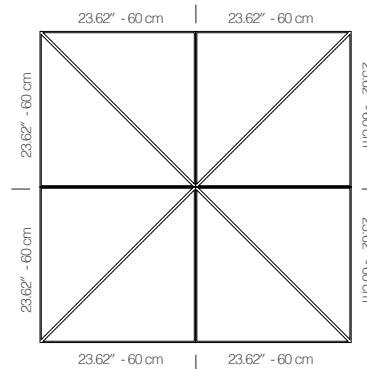

WZETANB1AALBYBLBY

WHITE LACQUER

47.24" x 23.62" (120 x 60 cm) panels come in sets of two. 23.62" x 23.62" (60 x 60 cm) panels come in sets of four. The number of panels per box is the minimum suggested amount to create the design envisioned by Mikodam.

CEILING APPLICATION

DIMENSIONS

- X** : 23.62" - 60 cm
- Y** : 23.62" - 60 cm
- D** : 1.9" - 4.82 cm
- W** : 13.9 lbs - 6.30 kg

*Perforated surface options with two different diameters are available.
Rail depth is not included in the measurements.
(Depth of rail: 1" - 2.5 cm)
***Can be used with baseboard upon request.*